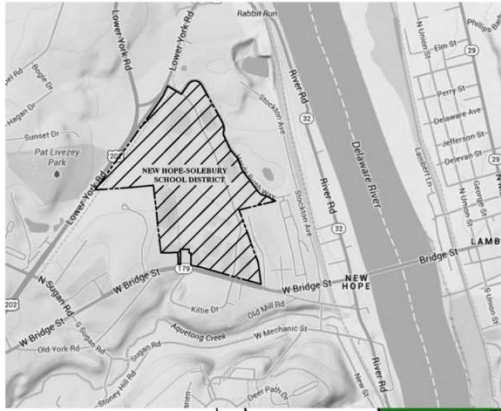

# NEW HOPE - SOLEBURY SCHOOL DISTRICT MAIN CAMPUS PLAN

## FIELD DATA

1. TRACK AND FIELD EVENTS
  2. STADIUM FIELD
  3. PRACTICE FIELD
  4. MIDDLE SCHOOL SOFTBALL
  5. VARSITY SOFTBALL
  6. SOCCER
  7. JUNIOR VARSITY BASEBALL
  8. VARSITY BASEBALL
  9. BRIDGE STREET FIELD
  10. TENNIS COURTS
  11. GIRLS' LACROSSE & FIELD HOCKEY
  12. LACROSSE/ FIELD HOCKEY
- PECO FIELD

## PARKING LOTS

- A. EAST PARKING AREA
- B. VISITOR & DISTRICT OFFICE PARKING AREA
- C. WEST PARKING AREA
- D. MIDDLE SCHOOL PARKING AREA
- E. UPPER ELEMENTARY SCHOOL PARKING AREA
- F. FIELD 12 PARKING AREA
- G. STUDENT TRANSPORTATION PARKING AREA