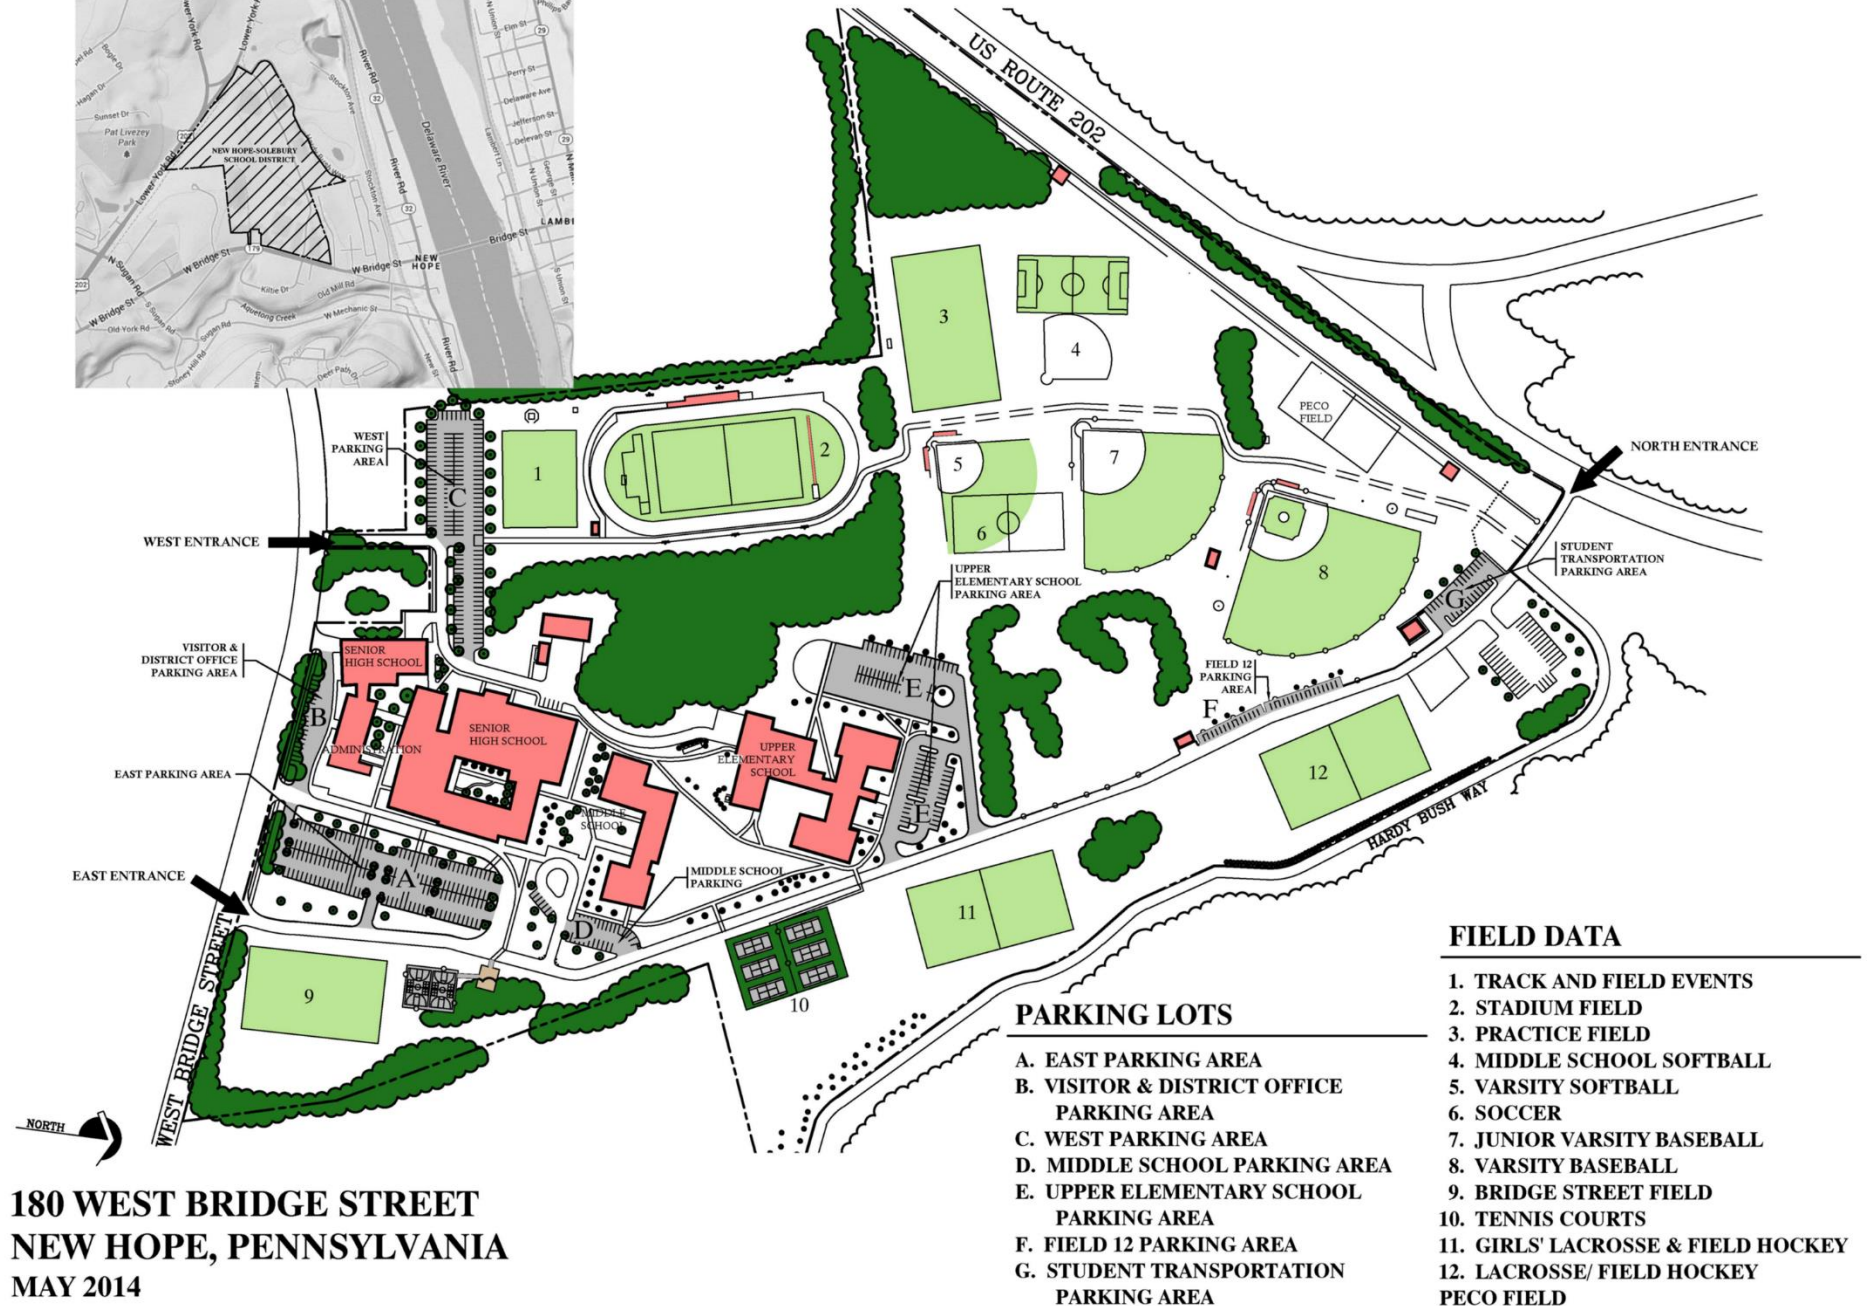

# NEW HOPE - SOLEBURY SCHOOL DISTRICT MAIN CAMPUS PLAN

## FIELD DATA

1. TRACK AND FIELD EVENTS
  2. STADIUM FIELD
  3. PRACTICE FIELD
  4. MIDDLE SCHOOL SOFTBALL
  5. VARSITY SOFTBALL
  6. SOCCER
  7. JUNIOR VARSITY BASEBALL
  8. VARSITY BASEBALL
  9. BRIDGE STREET FIELD
  10. TENNIS COURTS
  11. GIRLS' LACROSSE & FIELD HOCKEY
  12. LACROSSE/ FIELD HOCKEY
- PECO FIELD

## PARKING LOTS

- A. EAST PARKING AREA
- B. VISITOR & DISTRICT OFFICE PARKING AREA
- C. WEST PARKING AREA
- D. MIDDLE SCHOOL PARKING AREA
- E. UPPER ELEMENTARY SCHOOL PARKING AREA
- F. FIELD 12 PARKING AREA
- G. STUDENT TRANSPORTATION PARKING AREA

**180 WEST BRIDGE STREET  
NEW HOPE, PENNSYLVANIA  
MAY 2014**