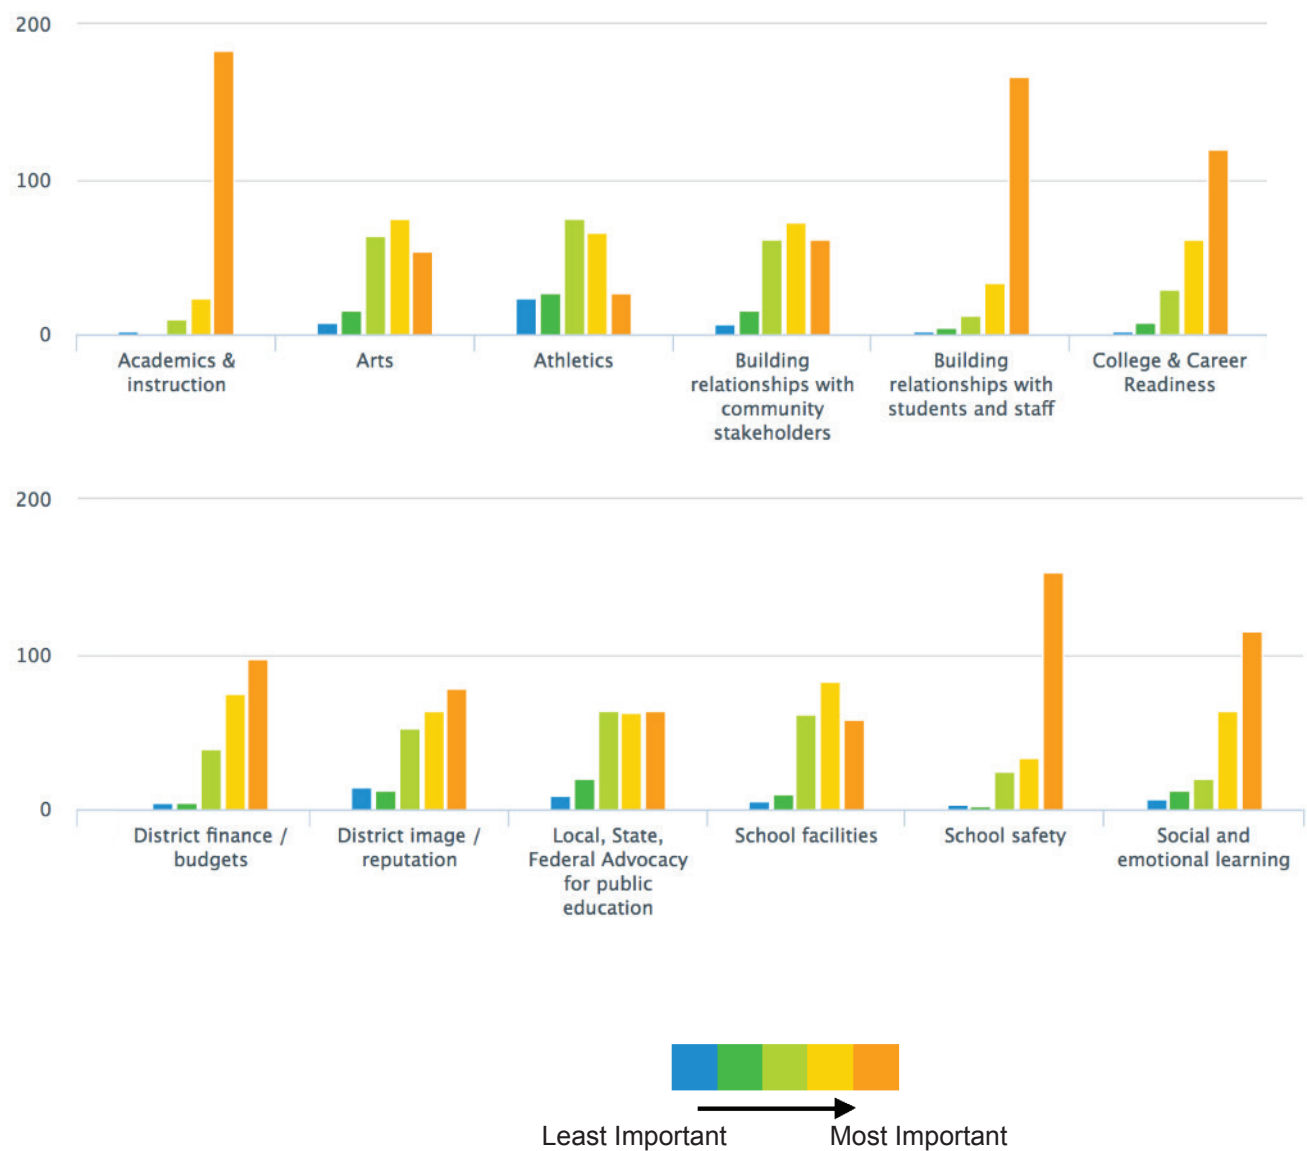

New Hope-Solebury School District

Superintendent of Schools Community Survey Results June 2018

The New Hope-Solebury Board of School Directors thanks the more than 200 members of the New Hope-Solebury community who completed the feedback survey that was open from June 15, 2018 through June 24, 2018.

This input has been instrumental in building a profile for the ideal candidate.

A summary of the survey results follows.

**Please indicate the group that best represents you.
Select all that apply:**

New Hope-Solebury School District

Superintendent of Schools Community Survey Results June 2018

Please rank the priority of each of the following areas, specific to the new Superintendent's focus in his/her first year:

New Hope-Solebury School District

Superintendent of Schools Community Survey Results June 2018

Please rank the importance of each of the following traits and characteristics of the new Superintendent: