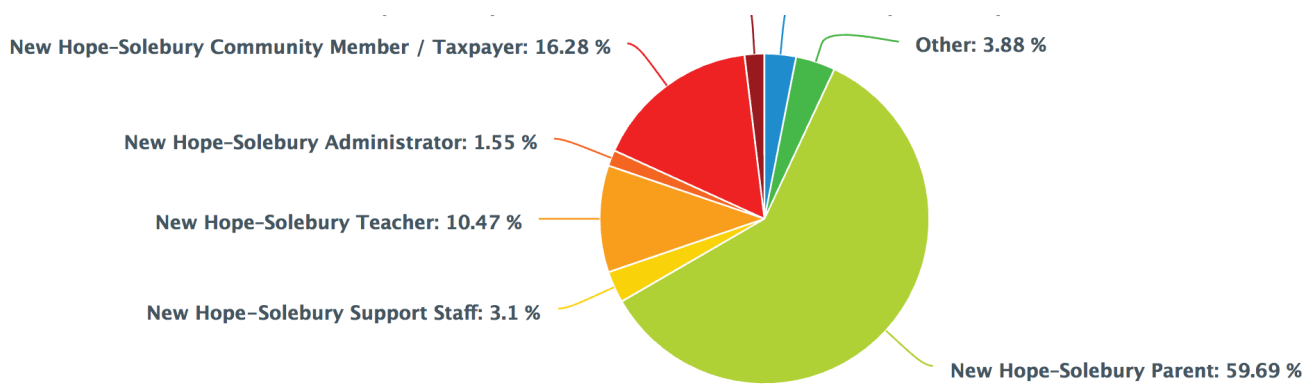

New Hope-Solebury School District

Superintendent of Schools Community Survey Results June 2018

The New Hope-Solebury Board of School Directors thanks the more than 200 members of the New Hope-Solebury community who completed the feedback survey that was open from June 15, 2018 through June 24, 2018.

This input has been instrumental in building a profile for the ideal candidate.

A summary of the survey results follows.

**Please indicate the group that best represents you.
Select all that apply:**

New Hope-Solebury School District