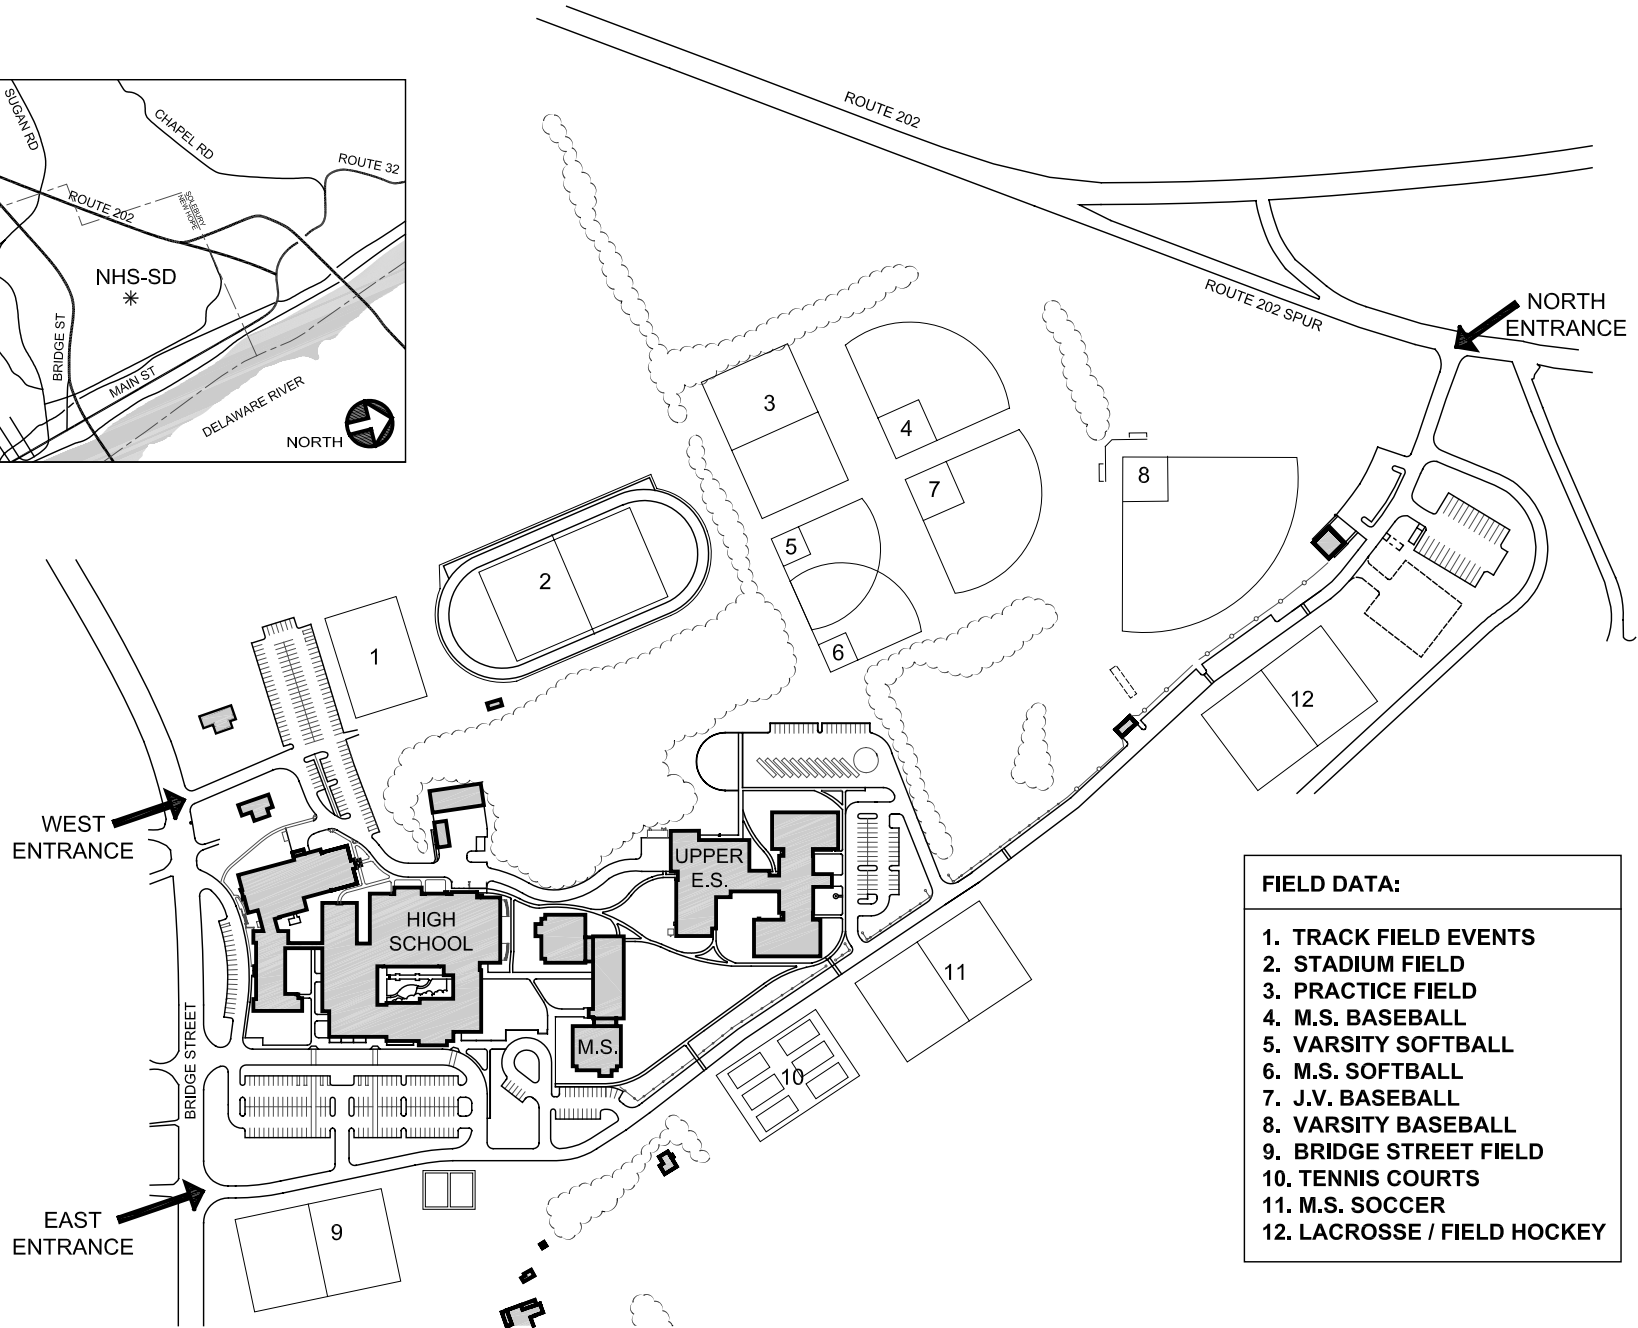

NEW HOPE - SOLEBURY SCHOOL DISTRICT MAIN CAMPUS PLAN

FIELD DATA:	
1.	TRACK FIELD EVENTS
2.	STADIUM FIELD
3.	PRACTICE FIELD
4.	M.S. BASEBALL
5.	VARSITY SOFTBALL
6.	M.S. SOFTBALL
7.	J.V. BASEBALL
8.	VARSITY BASEBALL
9.	BRIDGE STREET FIELD
10.	TENNIS COURTS
11.	M.S. SOCCER
12.	LACROSSE / FIELD HOCKEY

October 1, 2007

180 WEST BRIDGE STREET NEW HOPE, PA

DALEY + JALBOOT
ARCHITECTS